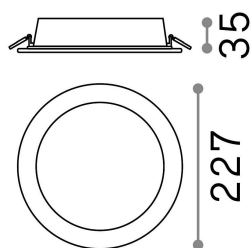

General info

Technical - Recessed lights

Indoor ceiling recessed projector with integrated LED sources and direct light emission

Ean	8021696147680
Item	GROOVE FI 30W ROUND 4000K
Installation	Recessed (Ceiling)
Guarantee	5 years
Gross weight	0.77 kg
Volume	0.0036 m ³

Technical info

Net weight	0.66 kg
Insulation class	II
Protection index	IP20
Compliance	CE
Operating temperature	0° ~ +40 °C
Full load efficiency	X
Dimmer	NO, On-Off
Power output	220-240 V AC 50/60 Hz
Power supply	Separate, included Replaceable (by qualified operators only), electronic
Recessed specifications	Ø 205 - h. ≥ 60 , 7-15

Source info

Integrated source	Integrated LED module
Replaceable source	Replaceable (by qualified operators only)
Power	30 W
Emission	Direct
Max consumption	max 30 W
Features LED	LED SMD
CCT LED	4000 K
Duration LED (t. 25°C)	30000 h
CRI	> 80
Light beam	110°
Light beam flux	4050 lm
Useful light flux	2350 lm
Photobiological risk	1
Standby power	< 0.50 W